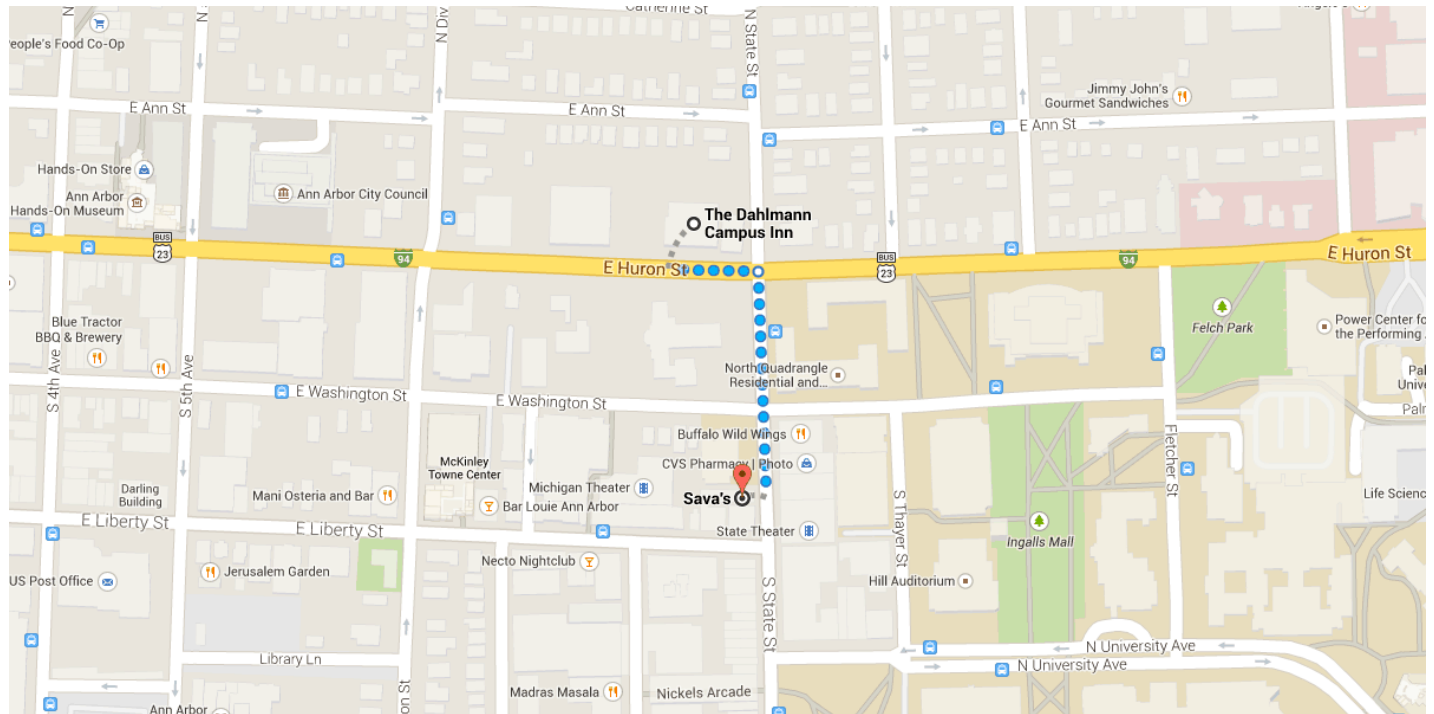

Walk 0.1 mile, 3 min

Directions from The Dahlmann Campus Inn to Sava's

The Dahlmann Campus Inn Use caution - may involve errors or sections not suited for walking
615 E Huron St, Ann Arbor, MI 48104

1. Head **east** on **E Huron St** toward **N State St**

220 ft

2. Turn **right** onto **S State St**

i Destination will be on the right

0.1 mi

Sava's
216 S State St, Ann Arbor, MI 48104

These directions are for planning purposes only. You may find that construction projects, traffic, weather, or other events may cause conditions to differ from the map results, and you should plan your route accordingly. You must obey all signs or notices regarding your route.

Map data ©2014 Google